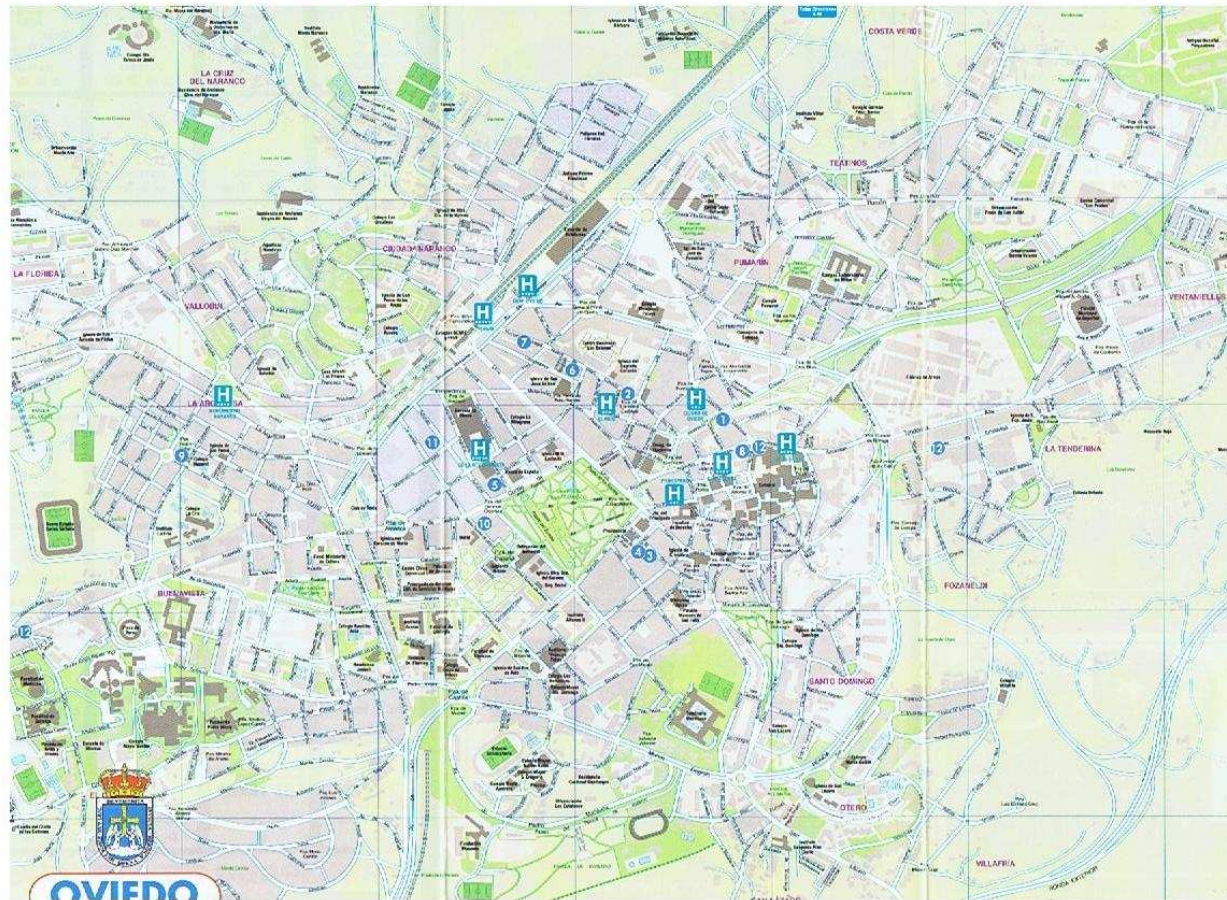

### **ACCESS TO THE HOTEL**

**By plane:** National and international connexion (Asturias: airport: Ranón).

WEB SITE AENA: [www.aena.es](http://www.aena.es). Información AENA: 985.12.75.00

**By train:** Unstaffed station FEVE to 15 metres from the hotel. Oviedo central station to 1 Km from the hotel (Feve, Renfe). RENFE information: 902.240.202 FEVE Information: 985.297.656

### **By road:**

Access from Madrid – León (N-630)

- Always take Oviedo center direction
- You will arrive to a traffic circle (Castilla square)
- You will turn left in Padre Vinjoy street
- You will arrive to a traffic light and you have to turn right (C/ Hermanos Pidal)
- You will continue just the end of the street where you will find a traffic light, you have to keep in the central lane.
- Cross the intersection C/División Azul) until arrive to the traffic circle
- Turn left arriving to Tuc/ Teniente Coronel Tejeiro.
- When you arrive to the traffic circle you have to continue straight on (you get into the hotel street).

**DISTANCES FROM THE  
HOTEL**

A Coruña - 294 km  
Barcelona - 902 km  
Bilbao - 289 km  
León - 126 km  
Madrid - 454 km

HOTEL  
MONUMENTAL  
NARANCO  
OVIEDO \*\*\*\*\*