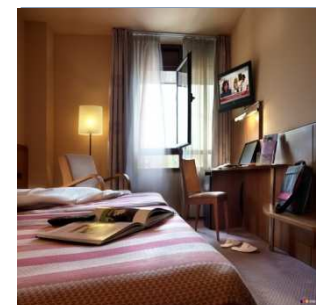

We have:

- Smokers rooms
- Outward - facing rooms
- Rooms with terrace