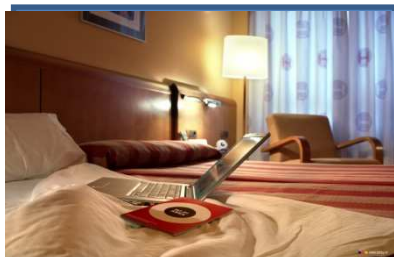

**** SILKEN MONUMENTAL NARANCO OVIEDO