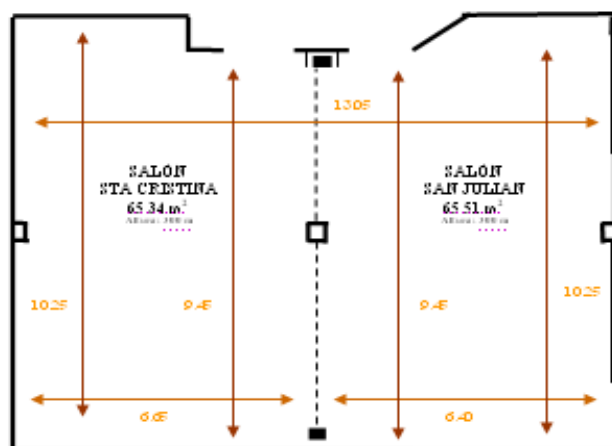

SERVICIOS EN EL SALON

Internet
servicio cable

Videoconferencia

Telefonía

Sound/
Iluminación

Incomer
* WITH GRATES
* RIDE!

Incluso/
Disponibles

**** SILKEN MONUMENTAL NARANCO OVIEDO

CAPACIDAD SALONES	Superficie Área	Aula	Teatro	Tipo U	Imperial	Banquete	Altura	Ubicación
Sta. Cristina	65.m²	30	50	25	30	50	3.m	Planta -1
San Julian	65.m²	30	50	25	30	50	3.m	Planta -1
Sta. Cristina + San Julian	129.m²	60	100	40	---	100	3.m	Planta -1