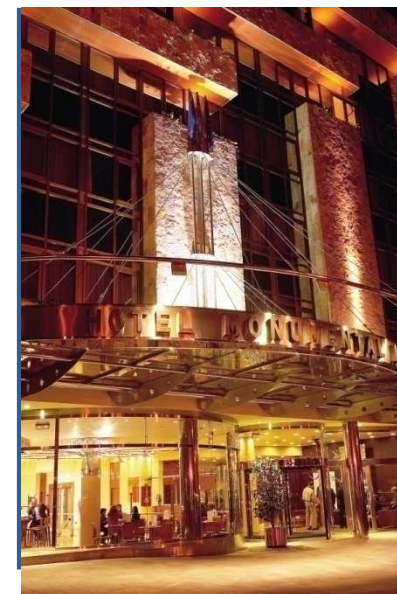

**** SILKEN MONUMENTAL NARANCO OVIEDO

FACILITIES AND SERVICES

- "El Monumental" Restaurant

Opening hours: From 13.30 To 16.00 hours

From 21.00 to 00.00 hours

- On Fridays, Saturdays and Sundays the restaurant will remain closed. The service of meals it will offer in the cafeteria of the hotel

- **Room Service:** Lunch: From 13.30 to 16.00 hours

Dinner: From 21.00 to 00.00 hours

- "La Foncalada" Cafeteria

Opening hours:

- Monday, Tuesday, Wednesday and Thursday: from 08.00h to 00.00h
- Friday, Saturday and Sunday: from 9.00h to 01.00h